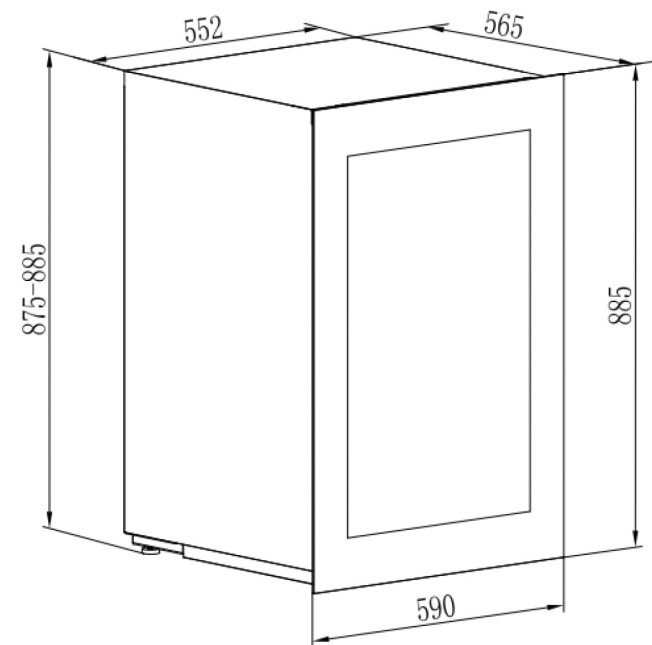

Installation drawing EN

avintage●●●

AVI88PLATINUM

Wine cabinet
Integrated in tall cabinet

Niche 88

Dual zone
44 bottles

PUSH-PULL

Easy opening with electronic push-pull
Reversible door

Self-ventilated

Easy installation with the self-ventilated
system no longer requiring upper and lower
ventilation of the column

Net dimensions

WxHxD
590 x 885 x 565

Measurements
in millimeters