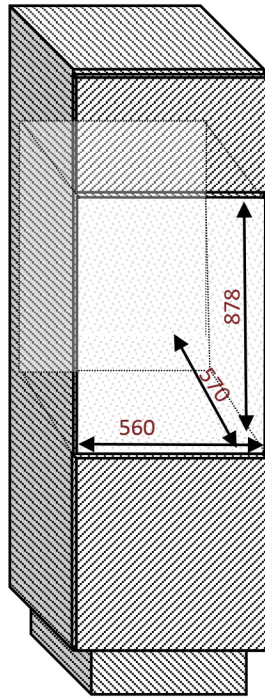

Installation drawing EN

avintage●●●

AVI88PLATINUM

Wine cabinet
Integrated in tall cabinet

Niche 88

Dual zone
44 bottles

PUSH-PULL

Easy opening with electronic push-pull
Reversible door

Self-ventilated

Easy installation with the self-ventilated
system no longer requiring upper and lower
ventilation of the column

Net dimensions

WxHxD
590 x 885 x 565

Measurements
in millimeters