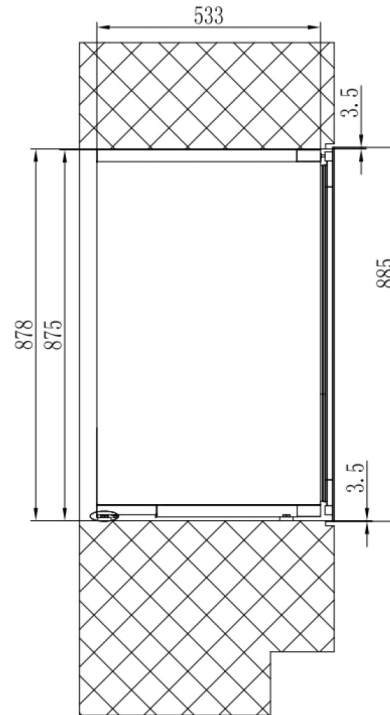

Installation drawing EN

avintage●●●

AVI88PLATINUM

Wine cabinet
Integrated in tall cabinet

Niche 88

Dual zone
44 bottles

PUSH-PULL

Easy opening with electronic push-pull
Reversible door

Self-ventilated

Easy installation with the self-ventilated
system no longer requiring upper and lower
ventilation of the column

Net dimensions

WxHxD
590 x 885 x 565

Measurements
in millimeters