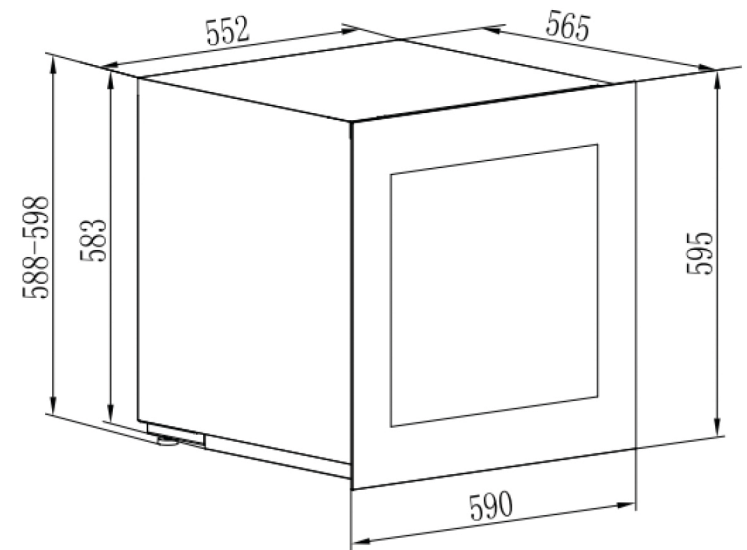

Installation drawing EN

AVI60PLATINUM

Wine cabinet
Integrated in tall cabinet

Niche 60

Dual zone
24 bottles

PUSH-PULL

Easy opening with electronic push-pull
Reversible door

Self-ventilated

Easy installation with the self-ventilated
system no longer requiring upper and lower
ventilation of the column

Net dimensions

WxHxD
590 x 595 x 560

Measurements
in millimeters