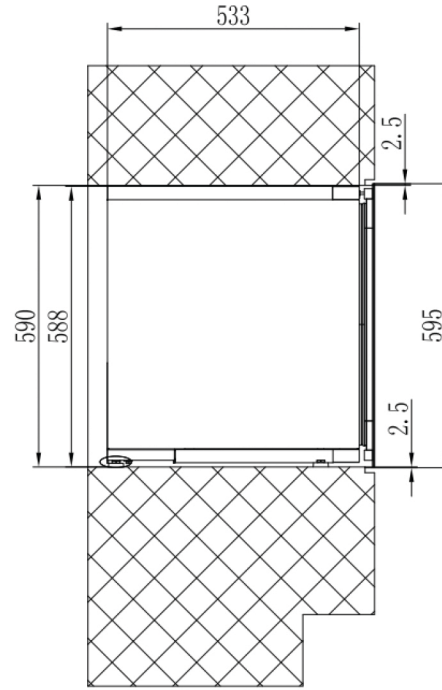

Installation drawing EN

AVI60PLATINUM

Wine cabinet
Integrated in tall cabinet

Niche 60

Dual zone
24 bottles

PUSH-PULL

Easy opening with electronic push-pull
Reversible door

Self-ventilated

Easy installation with the self-ventilated
system no longer requiring upper and lower
ventilation of the column

Net dimensions

WxHxD
590 x 595 x 560

Measurements
in millimeters