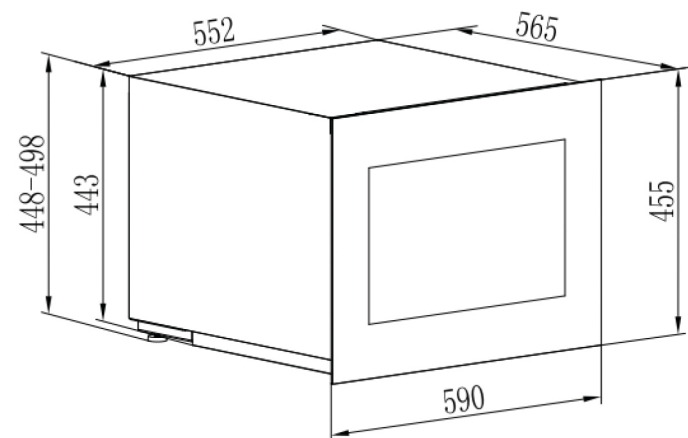

## AVI45PLATINUM

Wine cabinet  
Integrated in tall cabinet

**Niche 45**  
Single zone  
21 bottles

### **Net dimensions**

WxHxD  
590 x 455 x 565

Measurements  
in millimeters