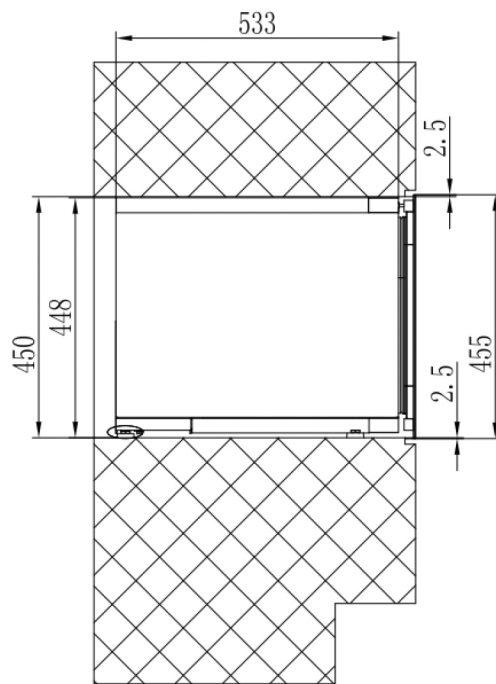

## AVI45PLATINUM

Wine cabinet  
Integrated in tall cabinet

**Niche 45**  
Single zone  
21 bottles

### **Net dimensions**

WxHxD  
590 x 455 x 565

Measurements  
in millimeters