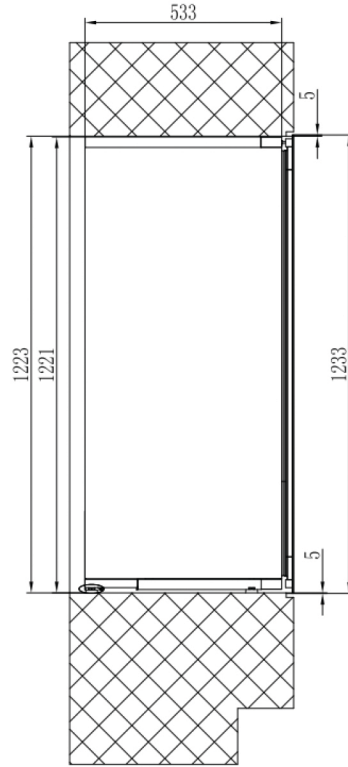

Installation drawing EN

avintage●●●

AVI122PLATINUM

Wine cabinet
Integrated in tall cabinet

Niche 122

Dual zone
68 bottles

PUSH-PULL

Easy opening with electronic push-pull
Reversible door

Self-ventilated

Easy installation with the self-ventilated
system no longer requiring upper and lower
ventilation of the column

Net dimensions

WxHxD
590 x 1233 x 565

Measurements
in millimeters