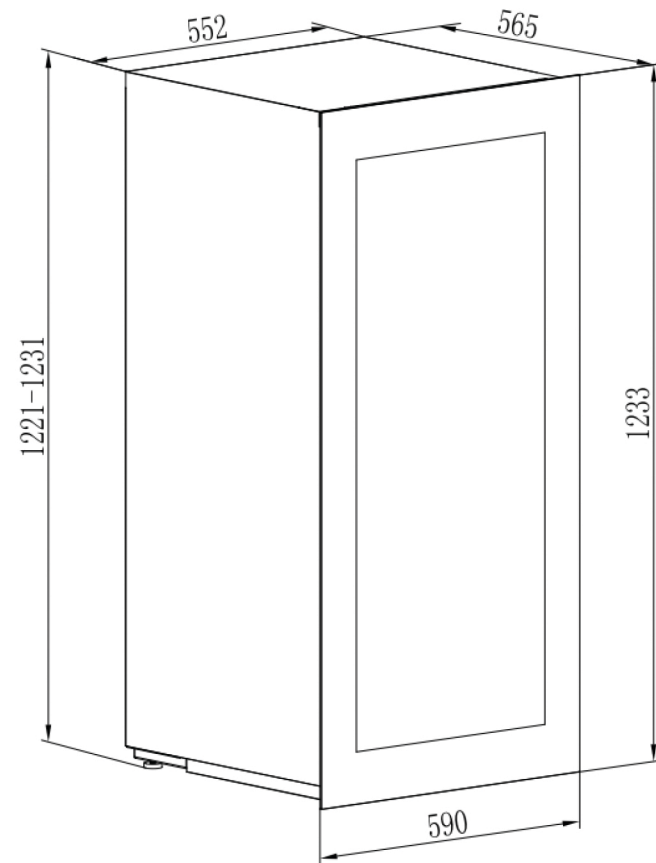

Installation drawing EN

avintage●●●

AVI122PLATINUM

Wine cabinet
Integrated in tall cabinet

Niche 122

Dual zone
68 bottles

PUSH-PULL

Easy opening with electronic push-pull
Reversible door

Self-ventilated

Easy installation with the self-ventilated
system no longer requiring upper and lower
ventilation of the column

Net dimensions

WxHxD
590 x 1233 x 565

Measurements
in millimeters