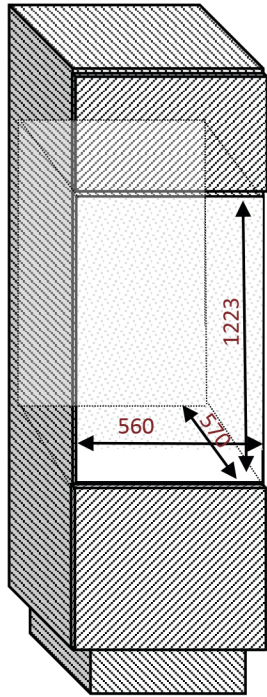

Installation drawing EN

avintage●●●

AVI122PLATINUM

Wine cabinet
Integrated in tall cabinet

Niche 122

Dual zone
68 bottles

PUSH-PULL

Easy opening with electronic push-pull
Reversible door

Self-ventilated

Easy installation with the self-ventilated
system no longer requiring upper and lower
ventilation of the column

Net dimensions

WxHxD
590 x 1233 x 565

Measurements
in millimeters