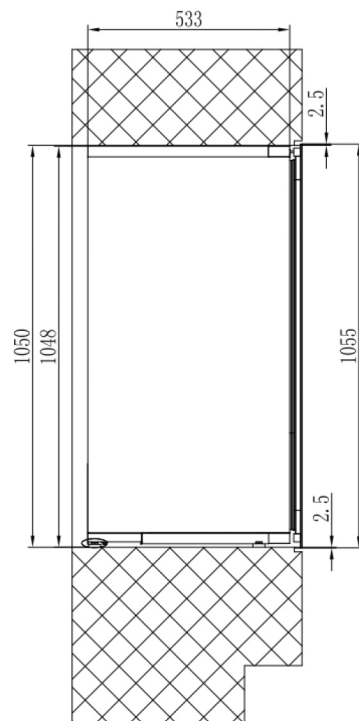

Installation drawing EN

avintage●●●

AVI105PLATINUM

Wine cabinet
Integrated in tall cabinet

Niche 105

Single zone
52 bottles

PUSH-PULL

Easy opening with electronic push-pull
Reversible door

Self-ventilated

Easy installation with the self-ventilated
system no longer requiring upper and lower
ventilation of the column

Net dimensions

WxHxD
590 x 1055 x 565

Measurements
in millimeters