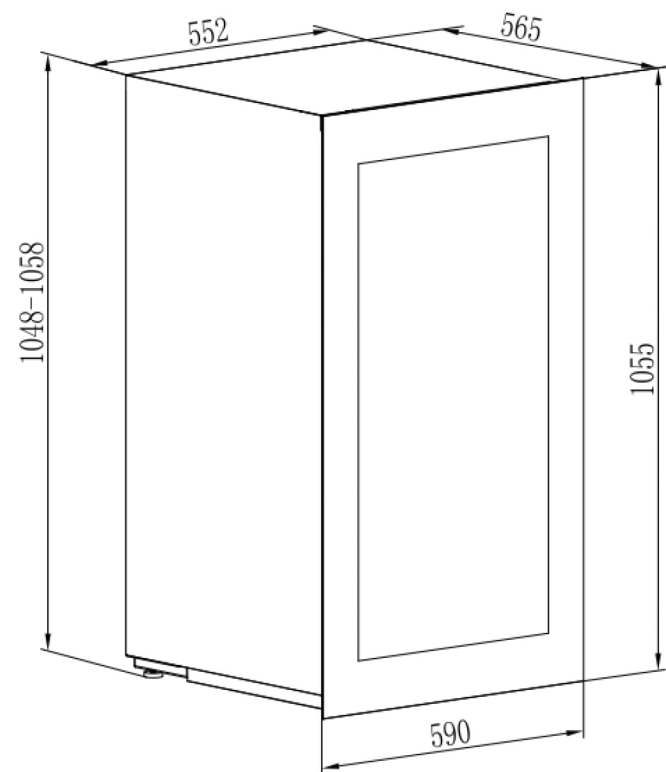

Installation drawing EN

avintage●●●

AVI105PLATINUM

Wine cabinet
Integrated in tall cabinet

Niche 105

Single zone
52 bottles

PUSH-PULL

Easy opening with electronic push-pull
Reversible door

Self-ventilated

Easy installation with the self-ventilated
system no longer requiring upper and lower
ventilation of the column

Net dimensions

WxHxD
590 x 1055 x 565

Measurements
in millimeters