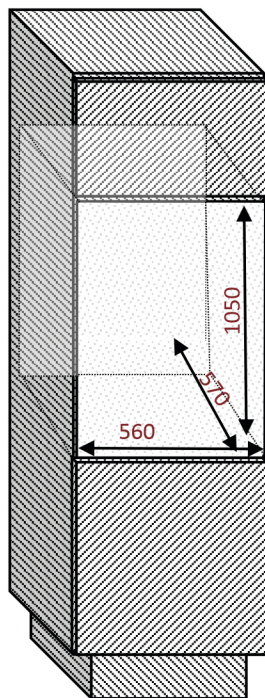

Installation drawing EN

avintage●●●

AVI105PLATINUM

Wine cabinet
Integrated in tall cabinet

Niche 105

Single zone
52 bottles

PUSH-PULL

Easy opening with electronic push-pull
Reversible door

Self-ventilated

Easy installation with the self-ventilated
system no longer requiring upper and lower
ventilation of the column

Net dimensions

WxHxD
590 x 1055 x 565

Measurements
in millimeters