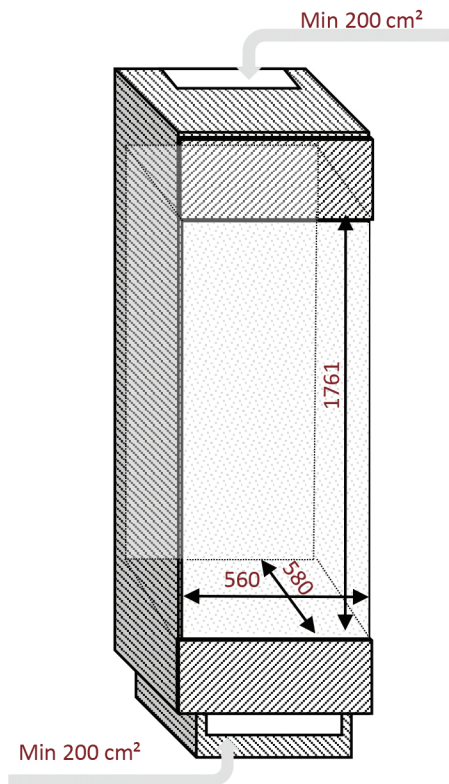

AVI98AC3ZI

Wine cabinet
Integrated in tall cabinet

Niche 178

Triple zone
97 bottles

Net dimensions

WxHxD
595 x 1788 x 557

Measurements
in millimeters