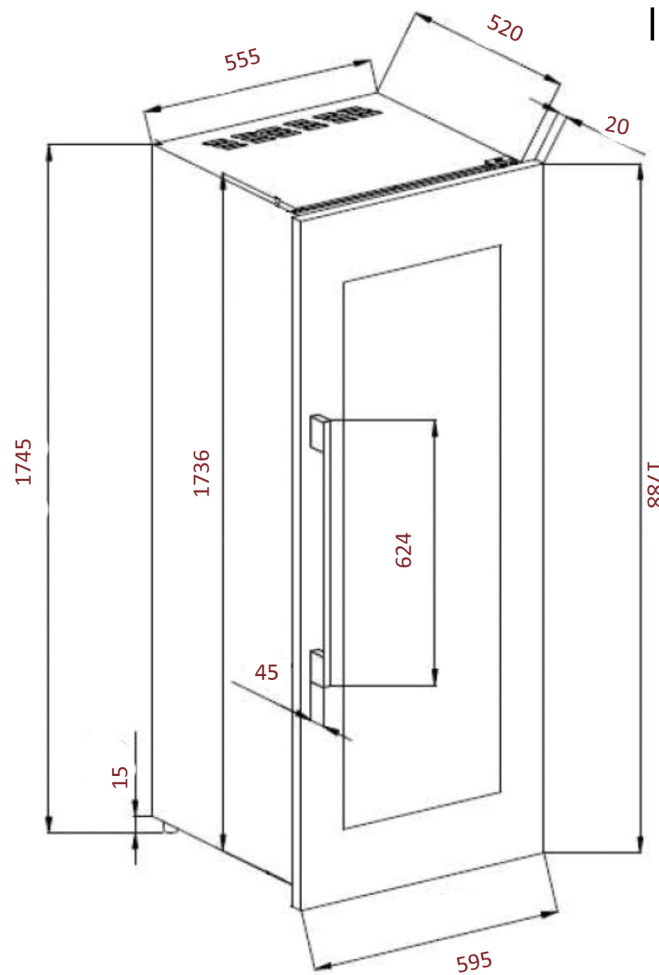

AVI98AC3ZI

Wine cabinet
Integrated in tall cabinet

Niche 178

Triple zone
97 bottles

Net dimensions

WxHxD
595 x 1788 x 557

Measurements
in millimeters